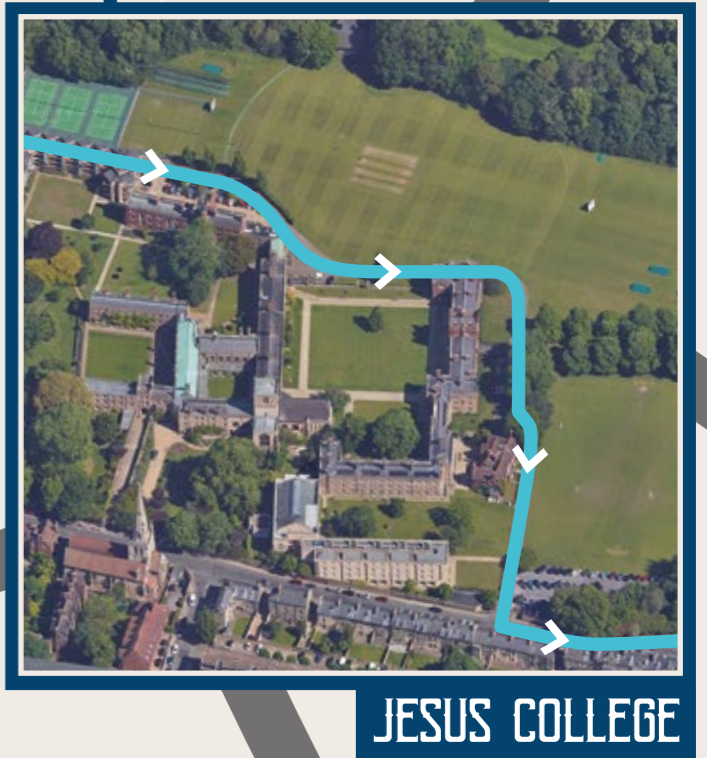

The Technology Partnership

CAMBRIDGE HALF MARATHON

KEY

- START & FINISH
- RUN ROUTE
- RETURN RUN ROUTE
- ROAD/TARMAC
- RIVER CAM
- UKA CERTIFIED MILE MARKERS