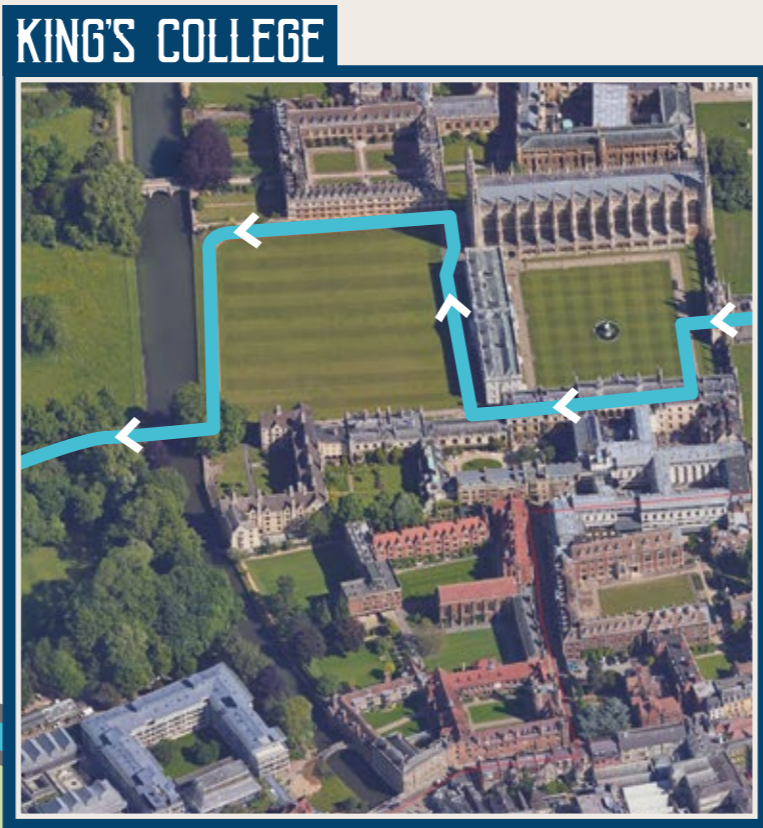

The Technology Partnership

CAMBRIDGE HALF MARATHON

KEY

- START & FINISH
- RUN ROUTE
- RETURN RUN ROUTE
- ROAD/TARMAC
- RIVER CAM
- UKA CERTIFIED MILE MARKERS