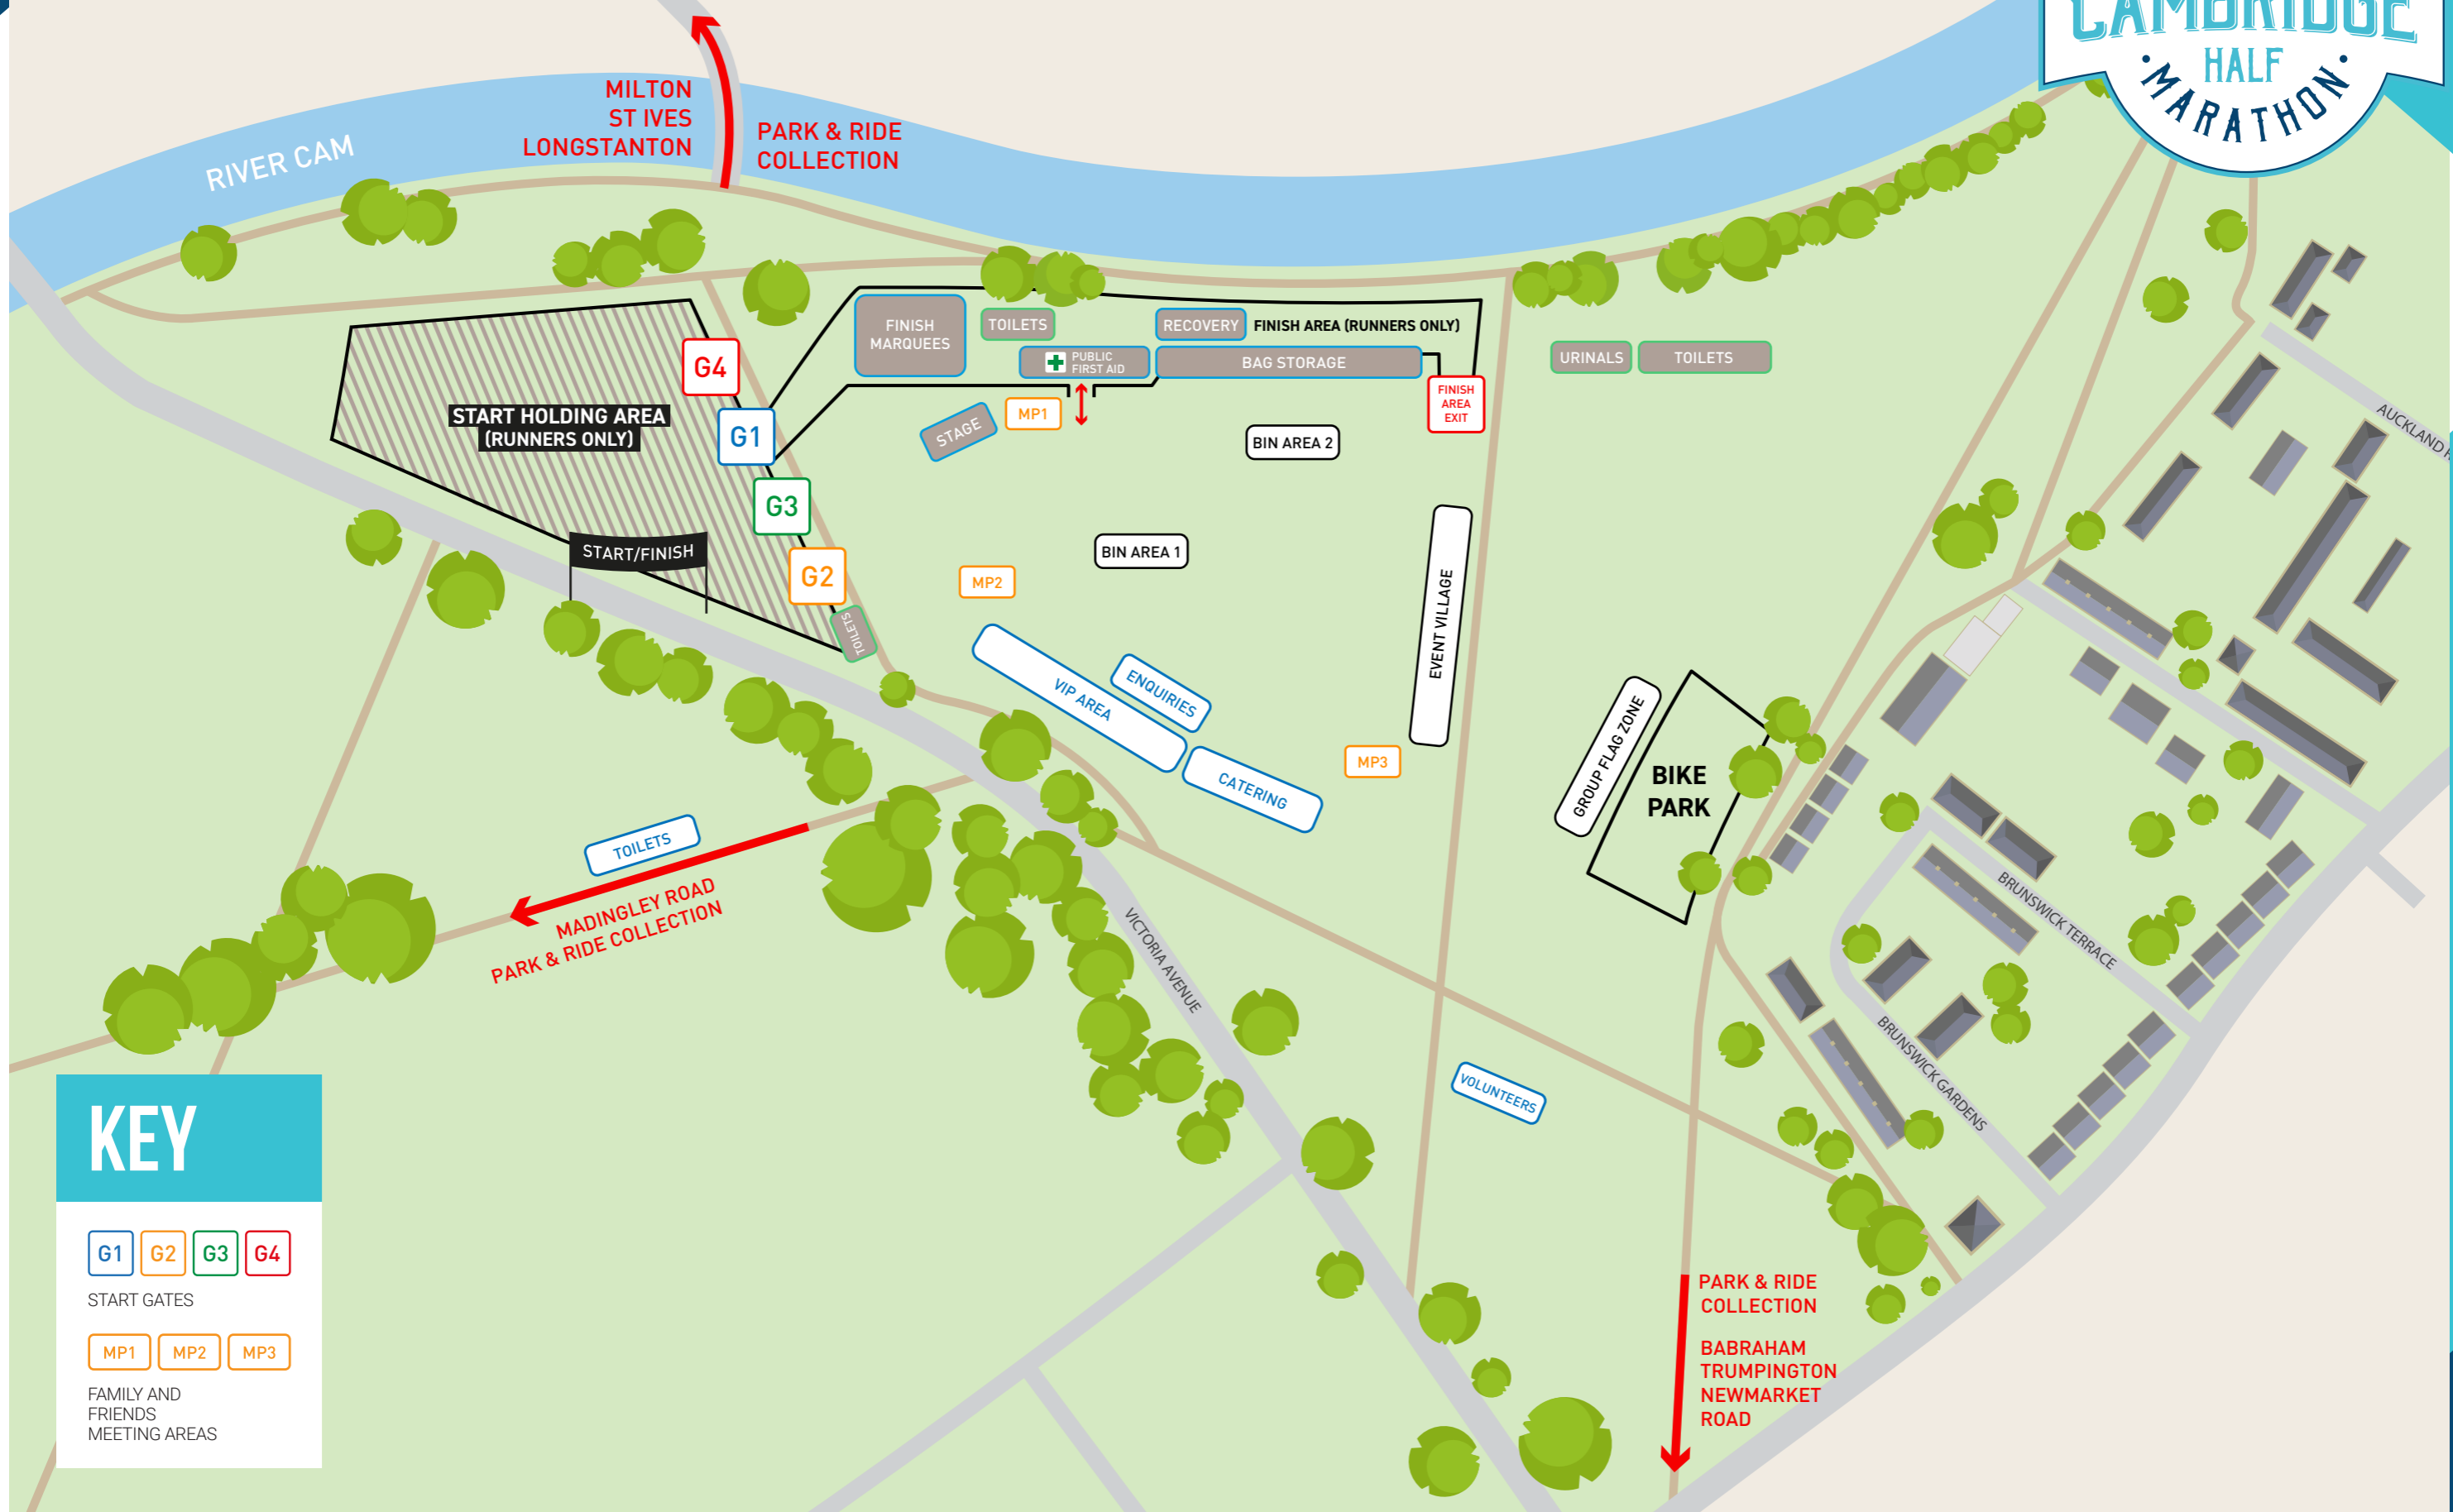

OVERVIEW SITE PLAN

CAMBRIDGE HALF MARATHON

KEY

- G1
G2
G3
G4
 START GATES
- MP1
MP2
MP3
 FAMILY AND FRIENDS MEETING AREAS