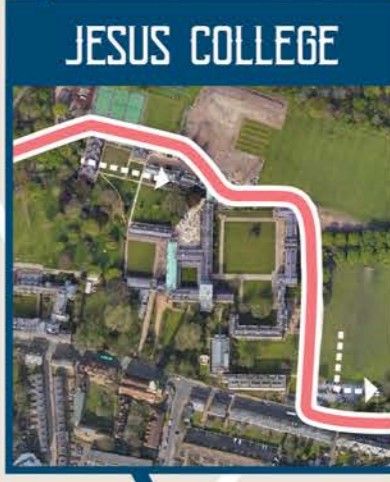

THE CAMBRIDGE HALF MARATHON

KEY	
	START & FINISH
	RUN ROUTE
	ROAD/TARMAC
	RIVER CAM
	UKA CERTIFIED MILE MARKERS
	ST JOHN'S COLLEGE
	BRIDGE OF SIGHS
	GARRET HOSTEL BRIDGE
	TRINITY COLLEGE
	THE MARKET
	KING'S COLLEGE
	QUEEN'S COLLEGE
	CORPUS CHRISTI COLLEGE
	FITZWILLIAM MUSEUM
	CAMBRIDGE DISTILLERY
	ORCHARD TEA GARDEN
	ST. MARY & ST. MICHAEL CHURCH
	WAR MEMORIAL
	CAMBRIDGE UNIVERSITY BOTANIC GARDEN
	ROUND CHURCH
	JESUS COLLEGE