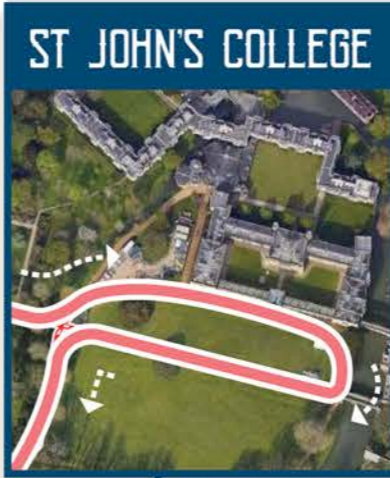

THE CAMBRIDGE HALF MARATHON

KEY	
	START & FINISH
	RUN ROUTE
	ROAD/TARMAC
	RIVER CAM
	UKA CERTIFIED MILE MARKERS
	ST JOHN'S COLLEGE
	BRIDGE OF SIGHS
	GARRET HOSTEL BRIDGE
	TRINITY COLLEGE
	THE MARKET
	KING'S COLLEGE
	QUEEN'S COLLEGE
	CORPUS CHRISTI COLLEGE
	FITZWILLIAM MUSEUM
	CAMBRIDGE DISTILLERY
	ORCHARD TEA GARDEN
	ST. MARY & ST. MICHAEL CHURCH
	WAR MEMORIAL
	CAMBRIDGE UNIVERSITY BOTANIC GARDEN
	ROUND CHURCH
	JESUS COLLEGE