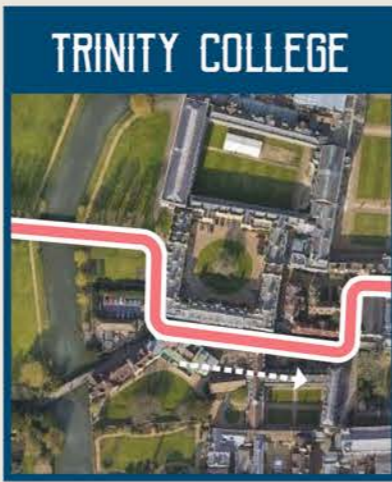

THE CAMBRIDGE HALF MARATHON

KEY	
	START & FINISH
	RUN ROUTE
	ROAD/TARMAC
	RIVER CAM
	UKA CERTIFIED MILE MARKERS
	ST JOHN'S COLLEGE
	BRIDGE OF SIGHS
	GARRET HOSTEL BRIDGE
	TRINITY COLLEGE
	THE MARKET
	KING'S COLLEGE
	QUEEN'S COLLEGE
	CORPUS CHRISTI COLLEGE
	FITZWILLIAM MUSEUM
	CAMBRIDGE DISTILLERY
	ORCHARD TEA GARDEN
	ST. MARY & ST. MICHAEL CHURCH
	WAR MEMORIAL
	CAMBRIDGE UNIVERSITY BOTANIC GARDEN
	ROUND CHURCH
	JESUS COLLEGE