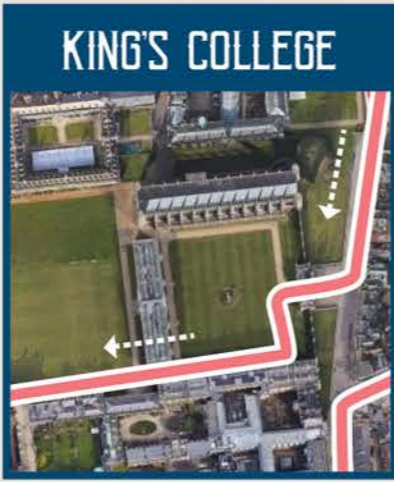

THE CAMBRIDGE HALF MARATHON

KEY	
	START & FINISH
	RUN ROUTE
	ROAD/TARMAC
	RIVER CAM
	UKA CERTIFIED MILE MARKERS
	ST JOHN'S COLLEGE
	BRIDGE OF SIGHS
	GARRET HOSTEL BRIDGE
	TRINITY COLLEGE
	THE MARKET
	KING'S COLLEGE
	QUEEN'S COLLEGE
	CORPUS CHRISTI COLLEGE
	FITZWILLIAM MUSEUM
	CAMBRIDGE DISTILLERY
	ORCHARD TEA GARDEN
	ST. MARY & ST. MICHAEL CHURCH
	WAR MEMORIAL
	CAMBRIDGE UNIVERSITY BOTANIC GARDEN
	ROUND CHURCH
	JESUS COLLEGE