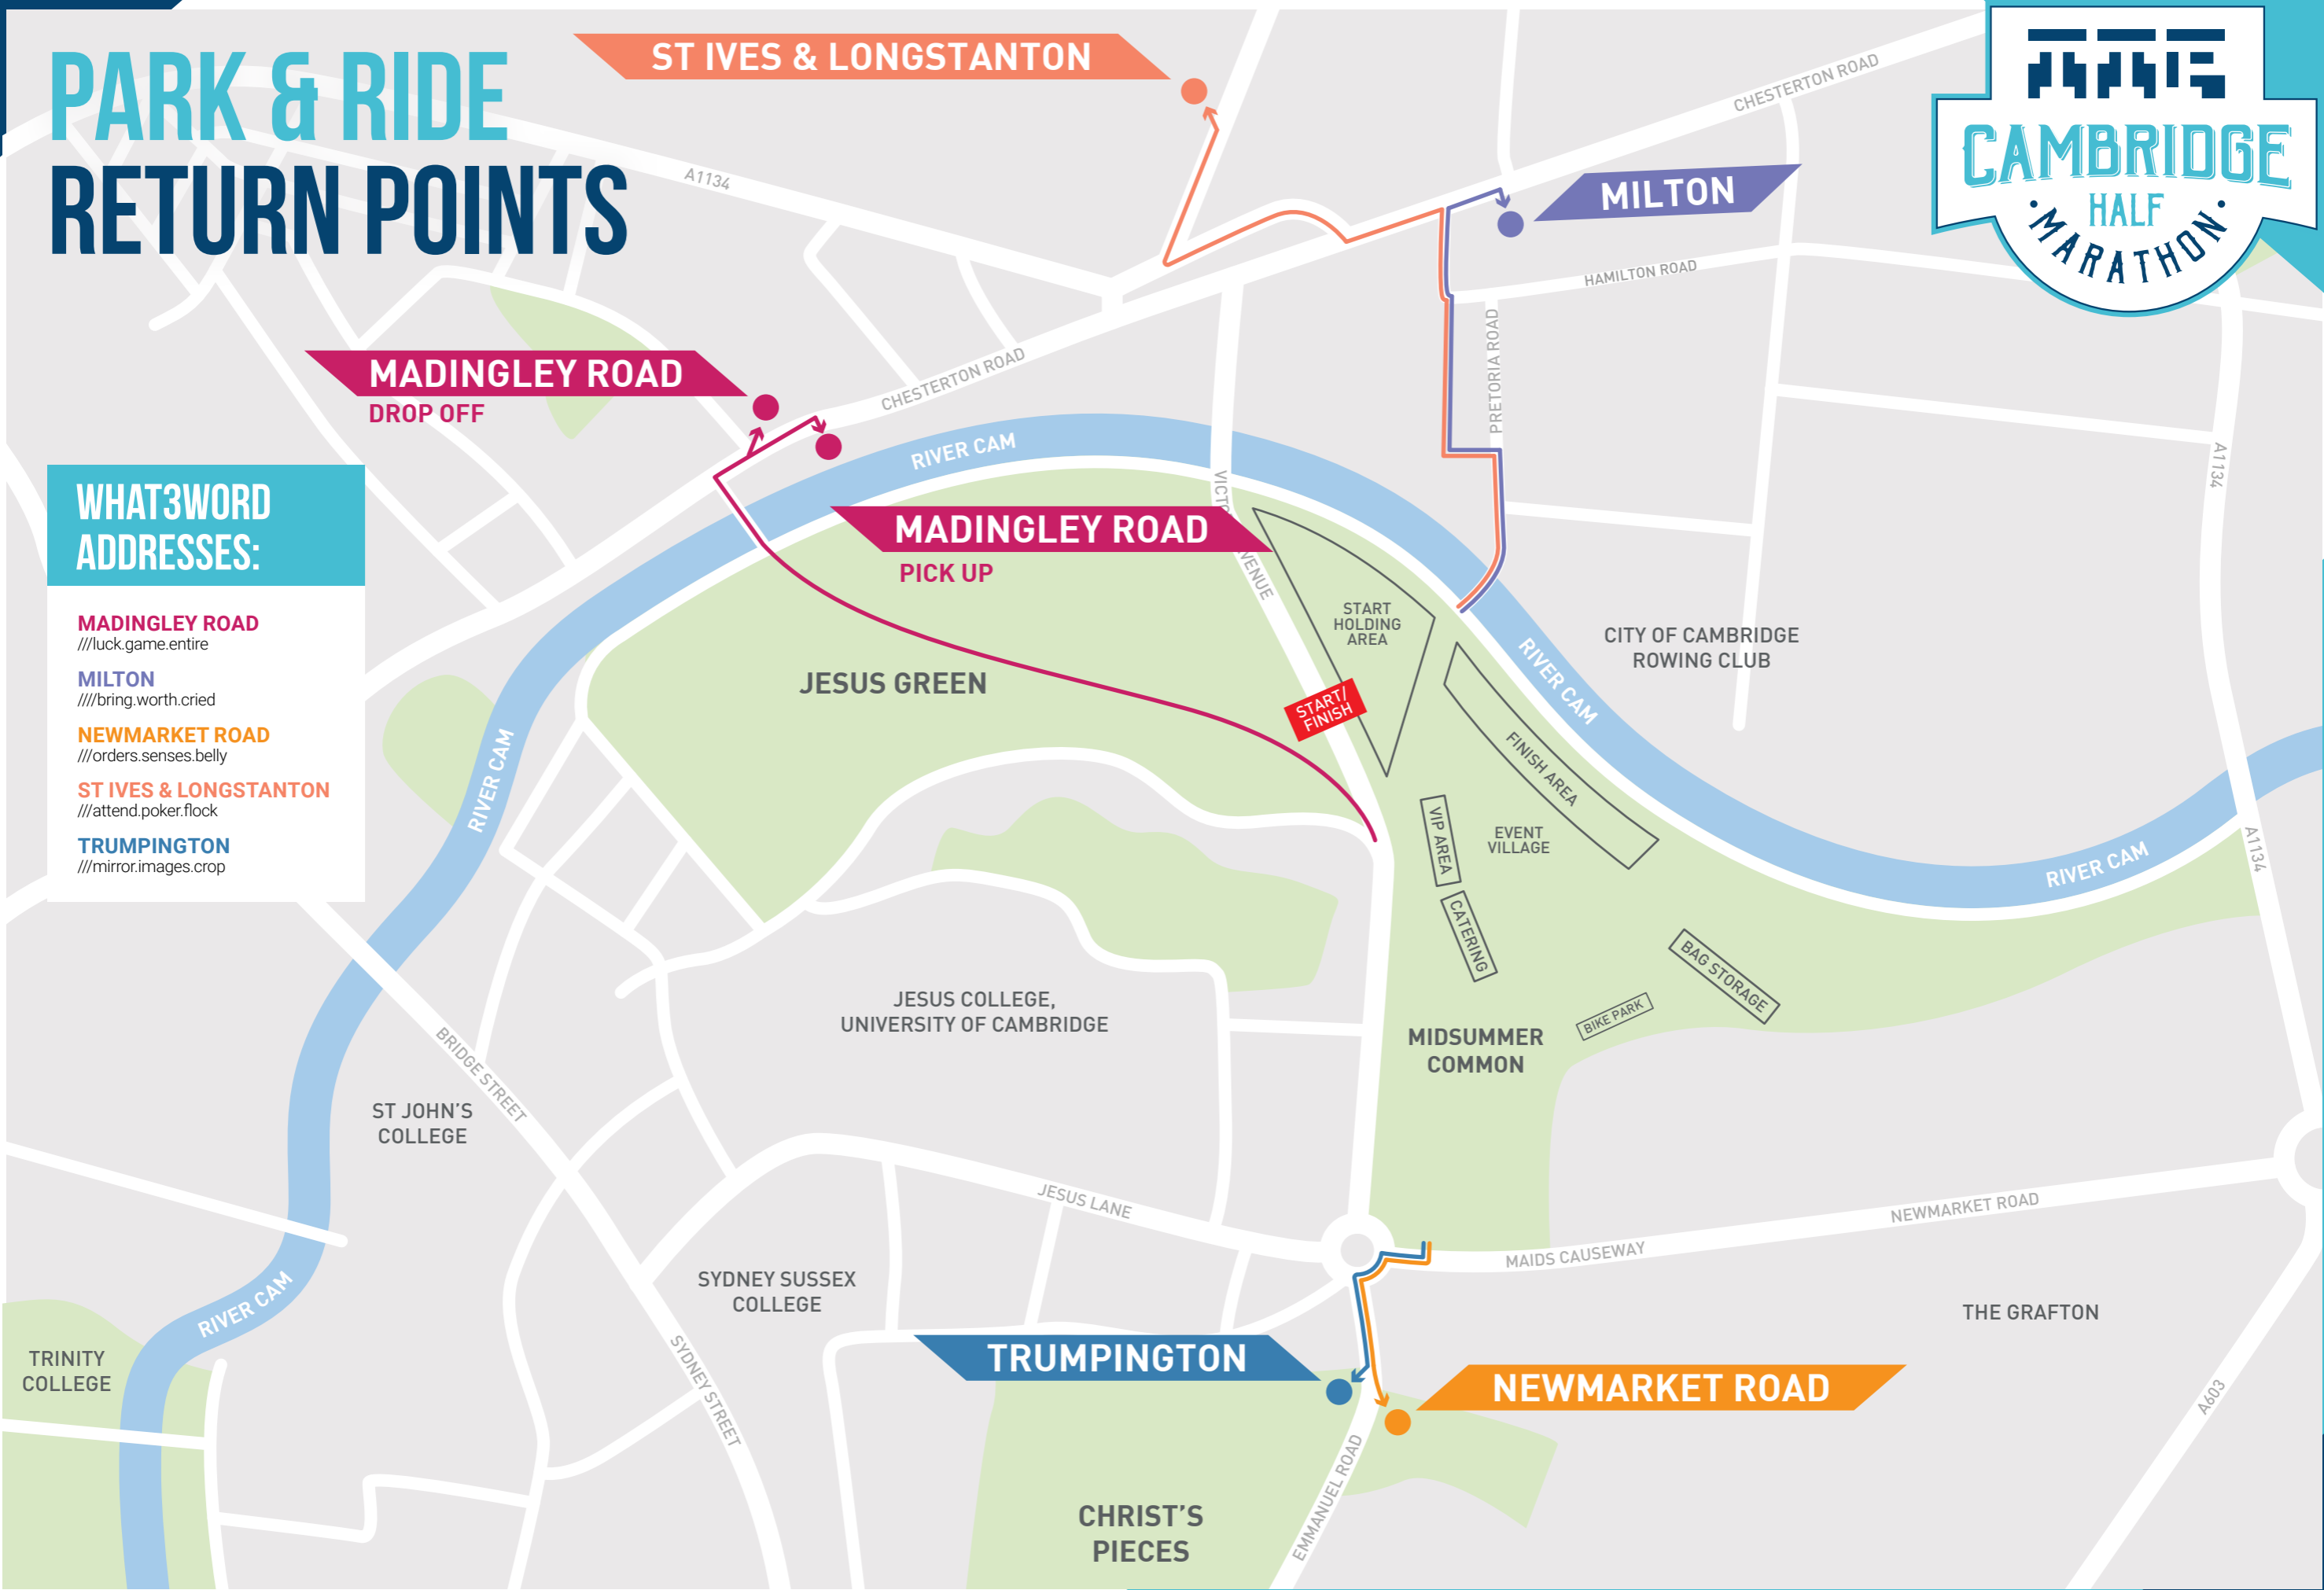

PARK & RIDE RETURN POINTS

**WHAT3WORD
ADDRESSES:**

MADINGLEY ROAD
///luck.game.entire

MILTON
///bring.worth.cried

NEWMARKET ROAD
///orders.senses.belly

ST IVES & LONGSTANTON
///attend.poker.flock

TRUMPINGTON
///mirror.images.crop

ST IVES & LONGSTANTON

MILTON

**MADINGLEY ROAD
DROP OFF**

**MADINGLEY ROAD
PICK UP**

TRUMPINGTON

NEWMARKET ROAD

JESUS GREEN

JESUS COLLEGE,
UNIVERSITY OF CAMBRIDGE

START
HOLDING
AREA

FINISH AREA

VIP AREA

CATERING

BIKE PARK

BAG STORAGE

MAIDS CAUSEWAY

BRIDGE STREET

SYDNEY STREET

JESUS LANE

EMMANUEL ROAD

CHESTERTON ROAD

HAMILTON ROAD

PRETORIA ROAD

CHESTERTON ROAD

A1134